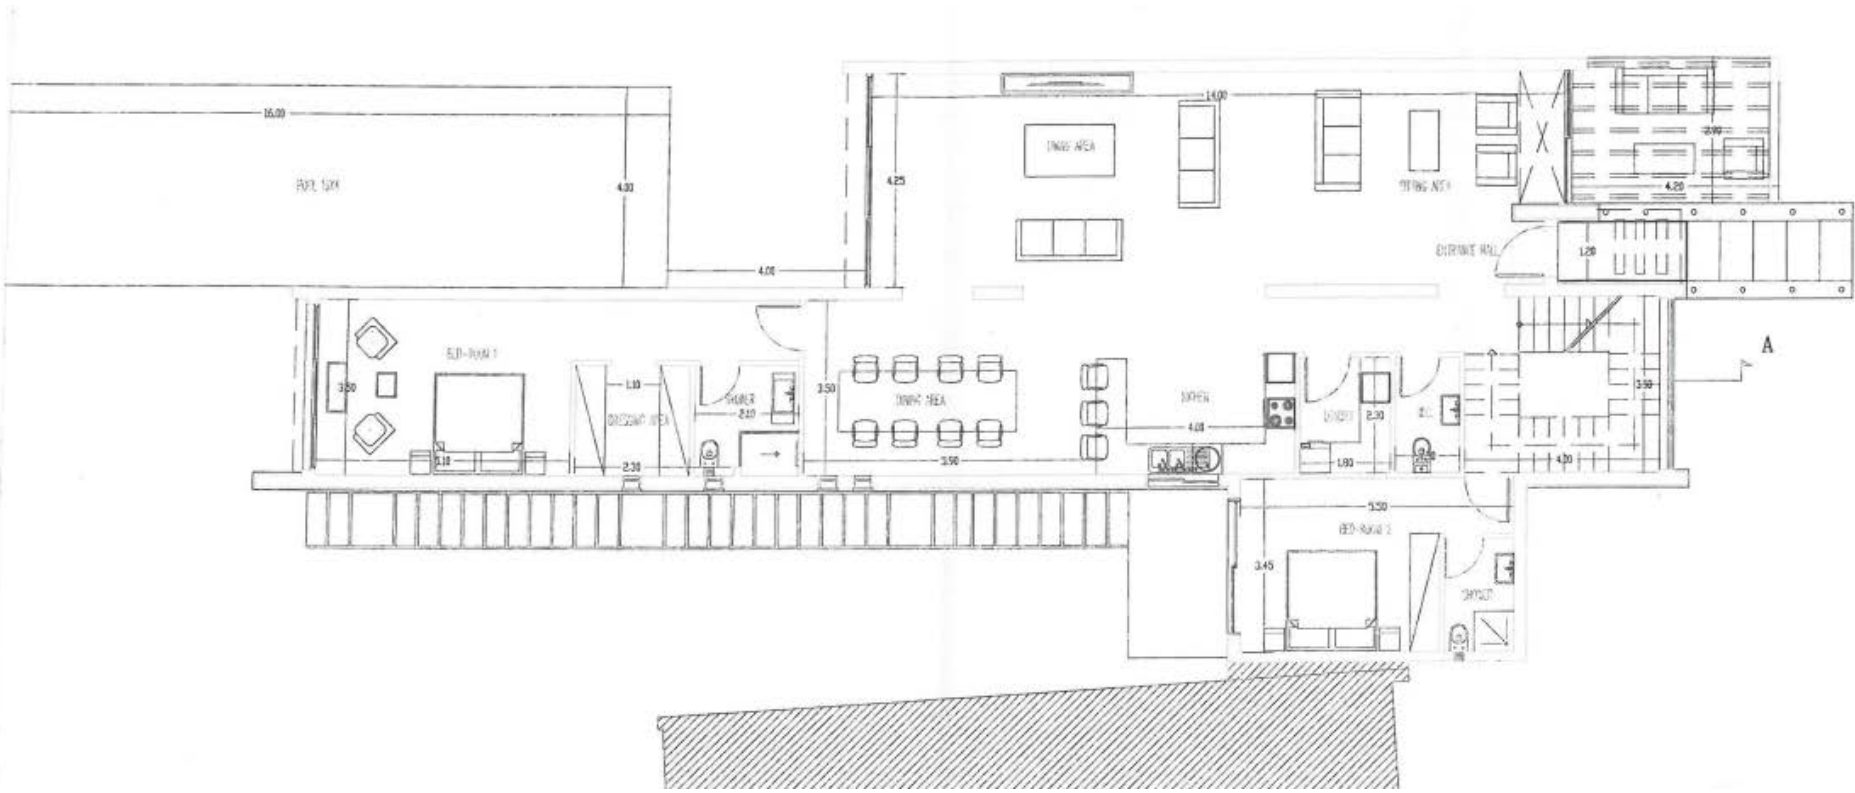

Ground Floor