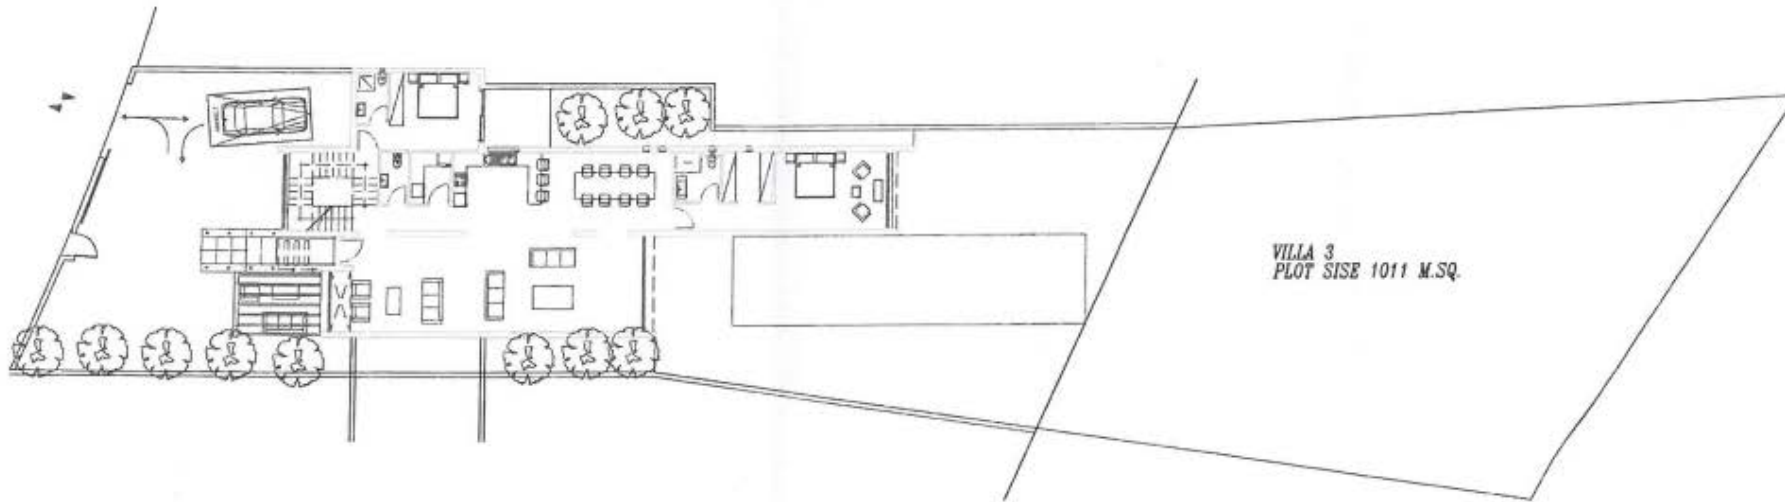

Villa 3 Phase C Site Plan

INCLUDING THE FOLLOWING

- **Luxury Design**
- **Marble Floors**
- **Underfloor Heating**
- **Smart System**
- **VRV A/C**
- **Full Italian Furniture Package**
- **Luxury Kitchen Appliances**
- **House Cutlery etc.**
- **Landscaped Garden**
- **Club House Services 24/7**
- **Hotel 5* Services**
- **24h Security Patrol**